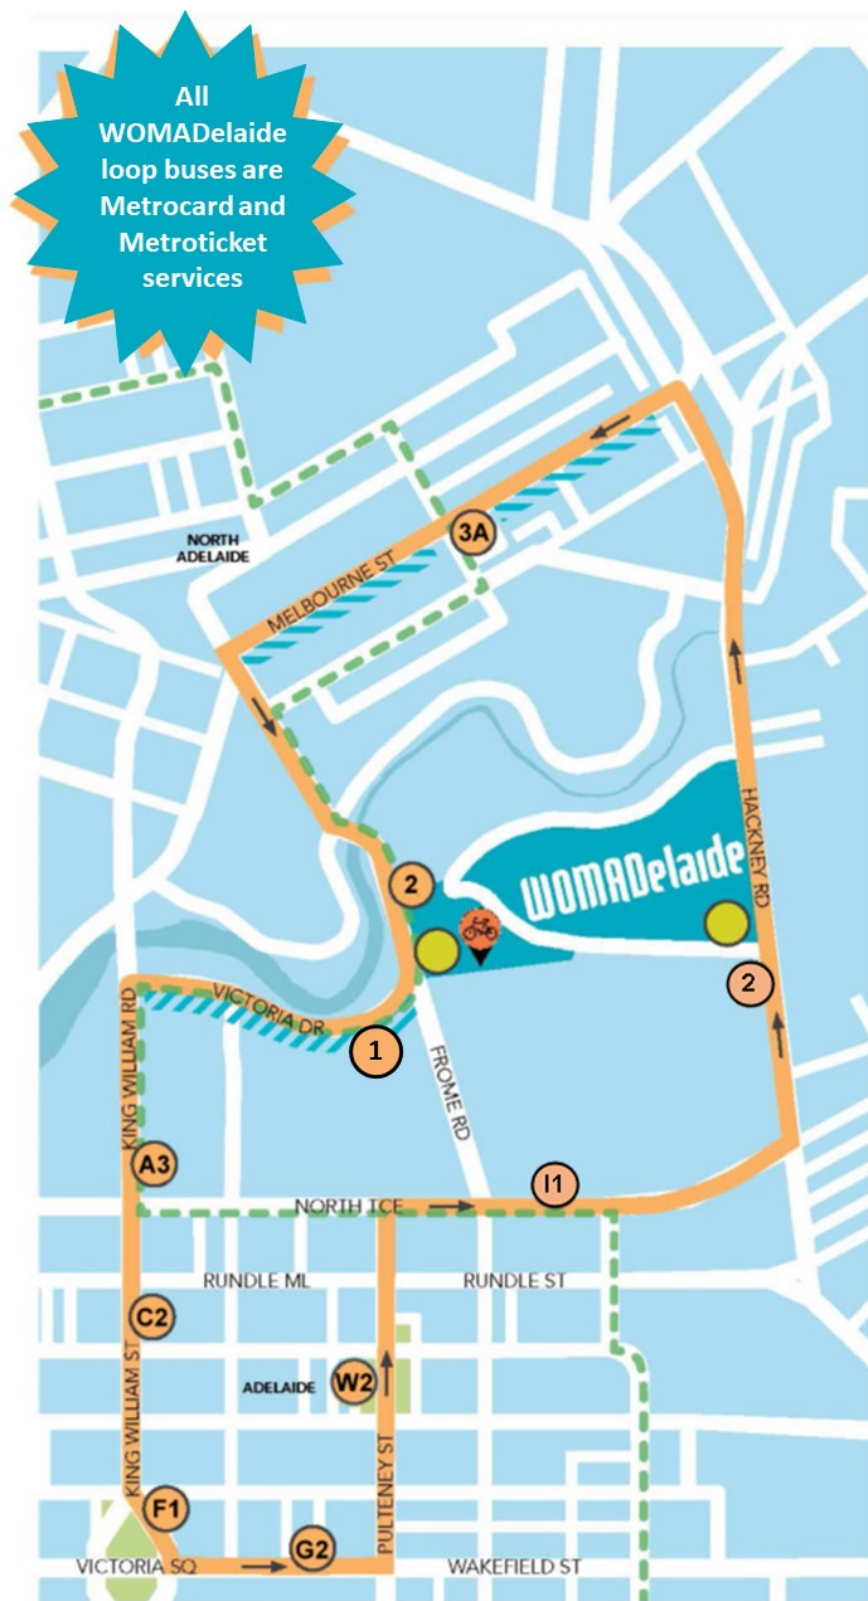

# WOMADelaide Loop bus service

Map legend:

- 2 Loop bus stop locations
- Loop bus route
- City Connector route
- Bike parking locations
- Adelaide FREE City Bikes node
- Hail and ride locations

Download **metromATE** @AdelaideMetroSA  
1300 311 108

## Friday 8 March 2019

WOMADelaide Hackney Road Stop 2	Melbourne Street Stop 3A	Victoria Square Stop F1	Pulteney Street Stop W2	WOMADelaide Hackney Road Stop 2
<b>AFTERNOON SERVICES</b>				
3.45	3.50	4.00	4.06	4.15
4.15	4.20	4.30	4.36	4.45
4.45	4.50	5.00	5.06	5.15
5.15	5.20	5.30	5.36	5.45
5.45	5.50	6.00	6.06	6.15
6.15	6.20	6.30	6.36	6.45
<b>EVENING SERVICES</b>				
9.40	9.45	9.55	10.01	10.10
10.10	10.15	10.25	10.31	10.40
10.40	10.45	10.55	11.01	11.10
11.10	11.15	11.25	11.31	11.40
11.40	11.45	11.55	12.01	12.10
<b>AFTER MIDNIGHT SERVICES</b>				
12.10	12.15	12.25	12.31	12.40
12.40	12.45	12.55	1.01	1.10
1.10	1.15	1.25	-	-

## Saturday 9, Sunday 10 and Monday 11 March 2019

WOMADelaide Hackney Road Stop 2	Melbourne Street Stop 3A	Victoria Square Stop F1	Pulteney Street Stop W2	WOMADelaide Hackney Road Stop 2
<b>MORNING SERVICES</b>				
10.30	10.35	10.45	10.51	11.00
11.00	11.05	11.15	11.21	11.30
11.30	11.35	11.45	11.51	12.00
12.00	12.05	12.15	12.21	12.30
<b>EVENING SERVICES</b>				
10.15	10.20	10.30	10.36	10.45
10.30	10.35	10.45	10.51	11.00
10.45	10.50	11.00	11.06	11.15
11.00	11.05	11.15	11.21	11.30
11.15	11.20	11.30	11.36	11.45
11.30	11.35	11.45	11.51	12.00
11.45	11.50	12.00	-	-
<b>AFTER MIDNIGHT SERVICES</b>				
12.00	12.05	12.15	12.21	12.30
12.30	12.35	12.45	12.51*	1.00*
1.00*	1.05*	1.15*	1.21*	1.30*
1.30*	1.35*	1.45*	-	-

\* Service does not operate on Monday 11 March 2019